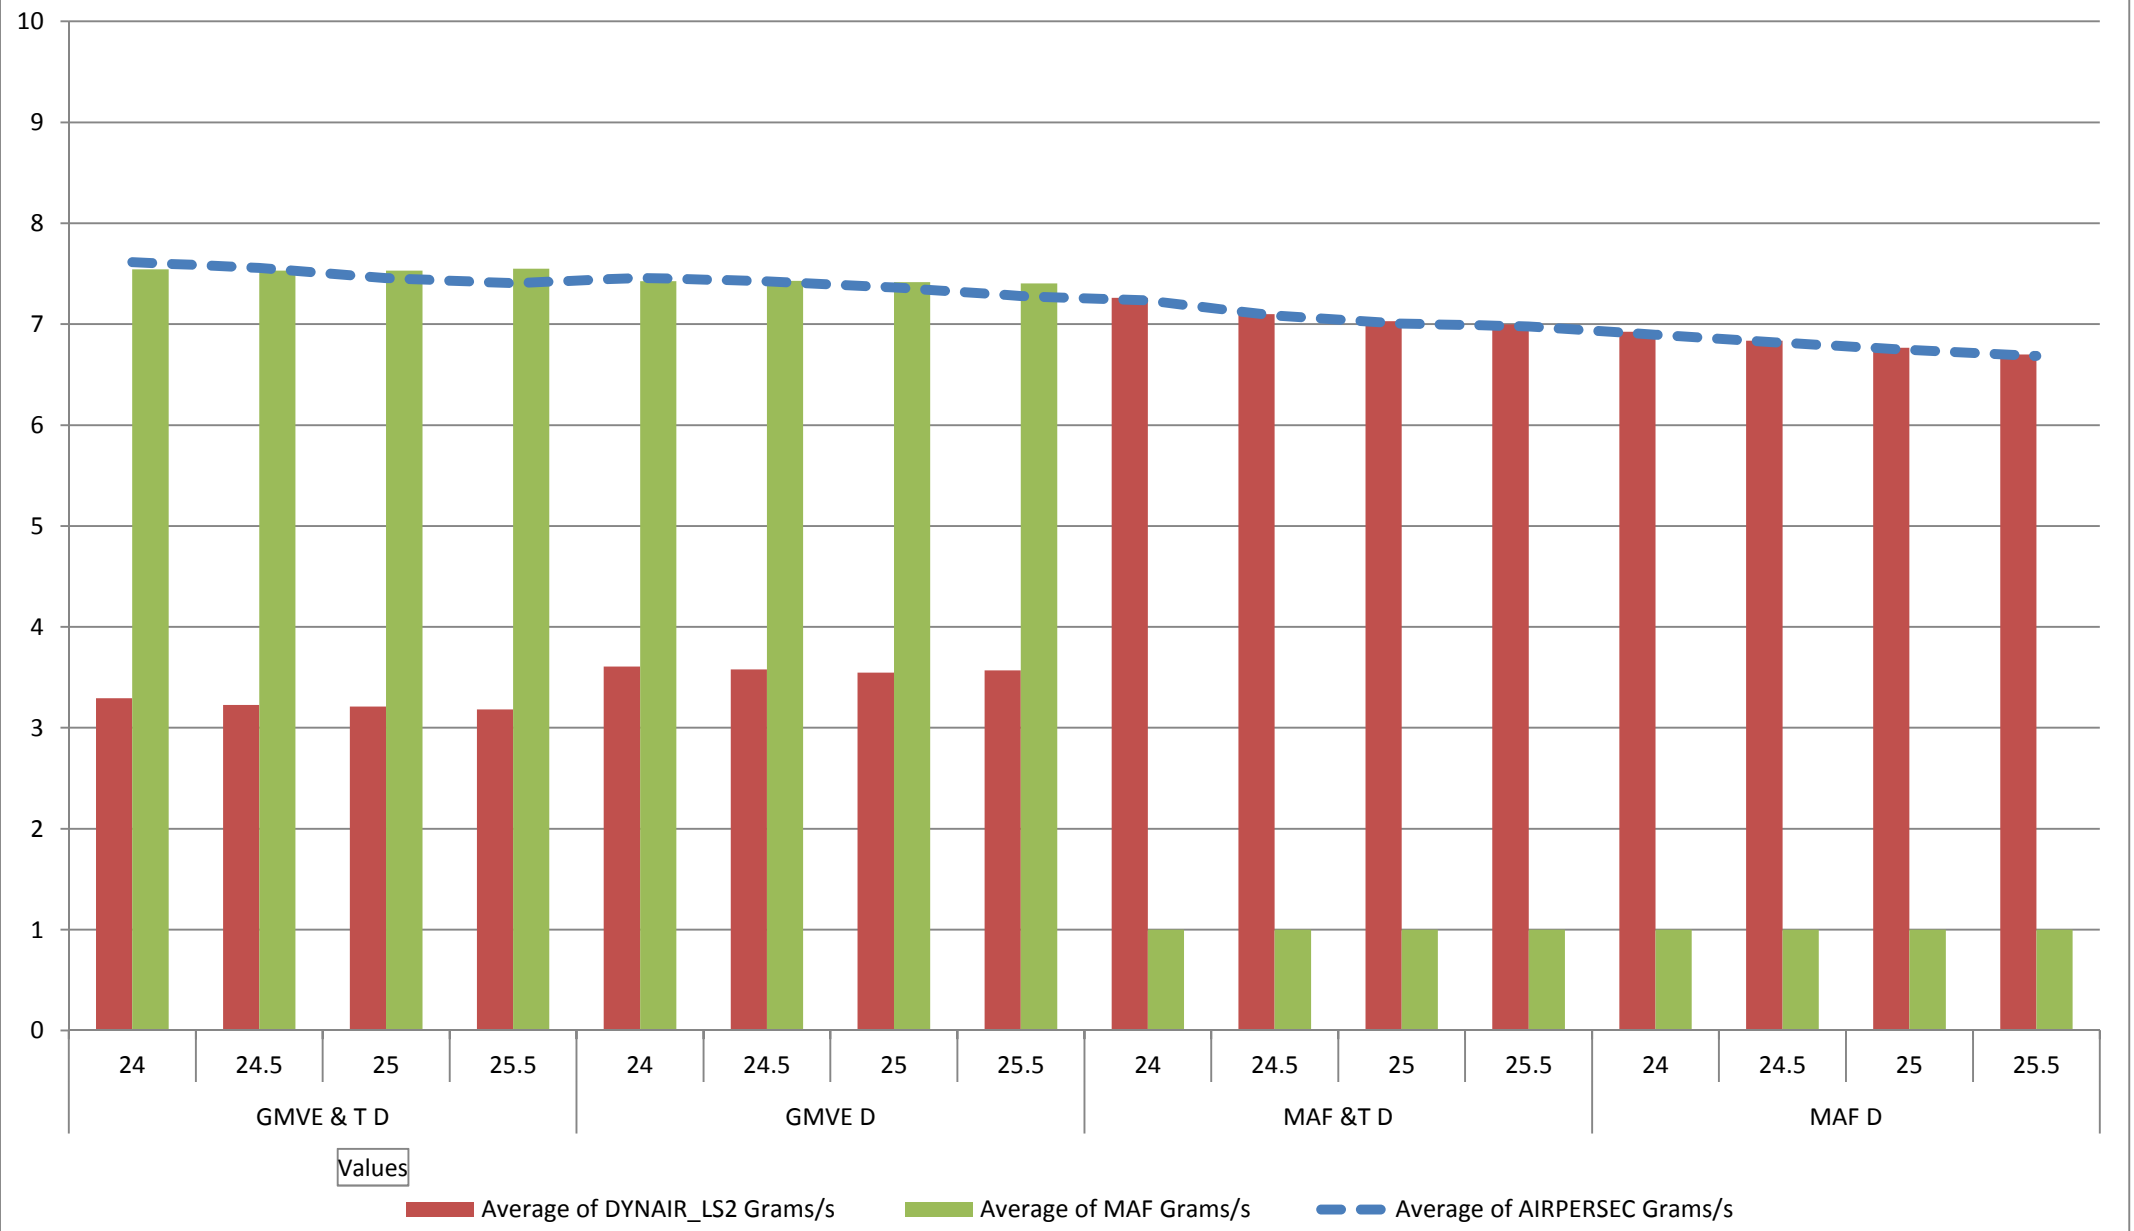

RPM RPM

Average of AIRPERSEC Grams/s | Average of DYNAIR\_LS2 Grams/s | Average of MAF Grams/s

### 790~810RPM - AIRPERSEC vs DYNAIR vs MAF

Values

Average of DYNAIR\_LS2 Grams/s | Average of MAF Grams/s | Average of AIRPERSEC Grams/s

Log SPARKADV Degrees